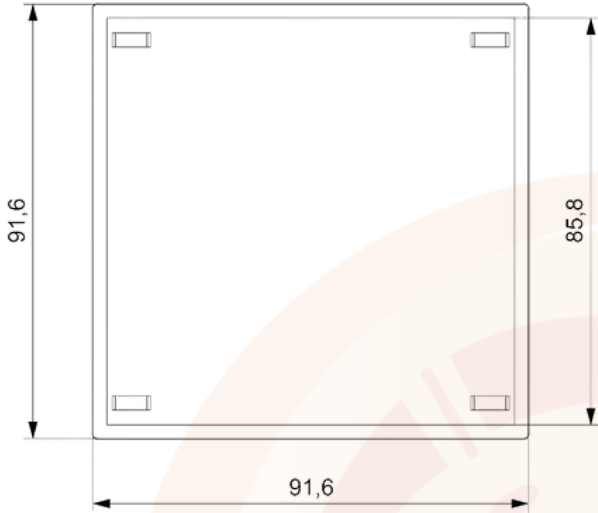

Product Code : GC - FRONT PLATE - CLOSE

Description : FRONT PLATE - CLOSE

Connect

Manufactured By :

GeniusConnect Systems LLP

"India's Leading Manufacturer of Din Rail Enclosure & Panel Mount Enclosure"

Shop No. 1, Ground Floor, Royal Plaza, Near Deshpande Garden, Vadgaon BR, Narhe, Pune, 411041, Maharashtra, India.