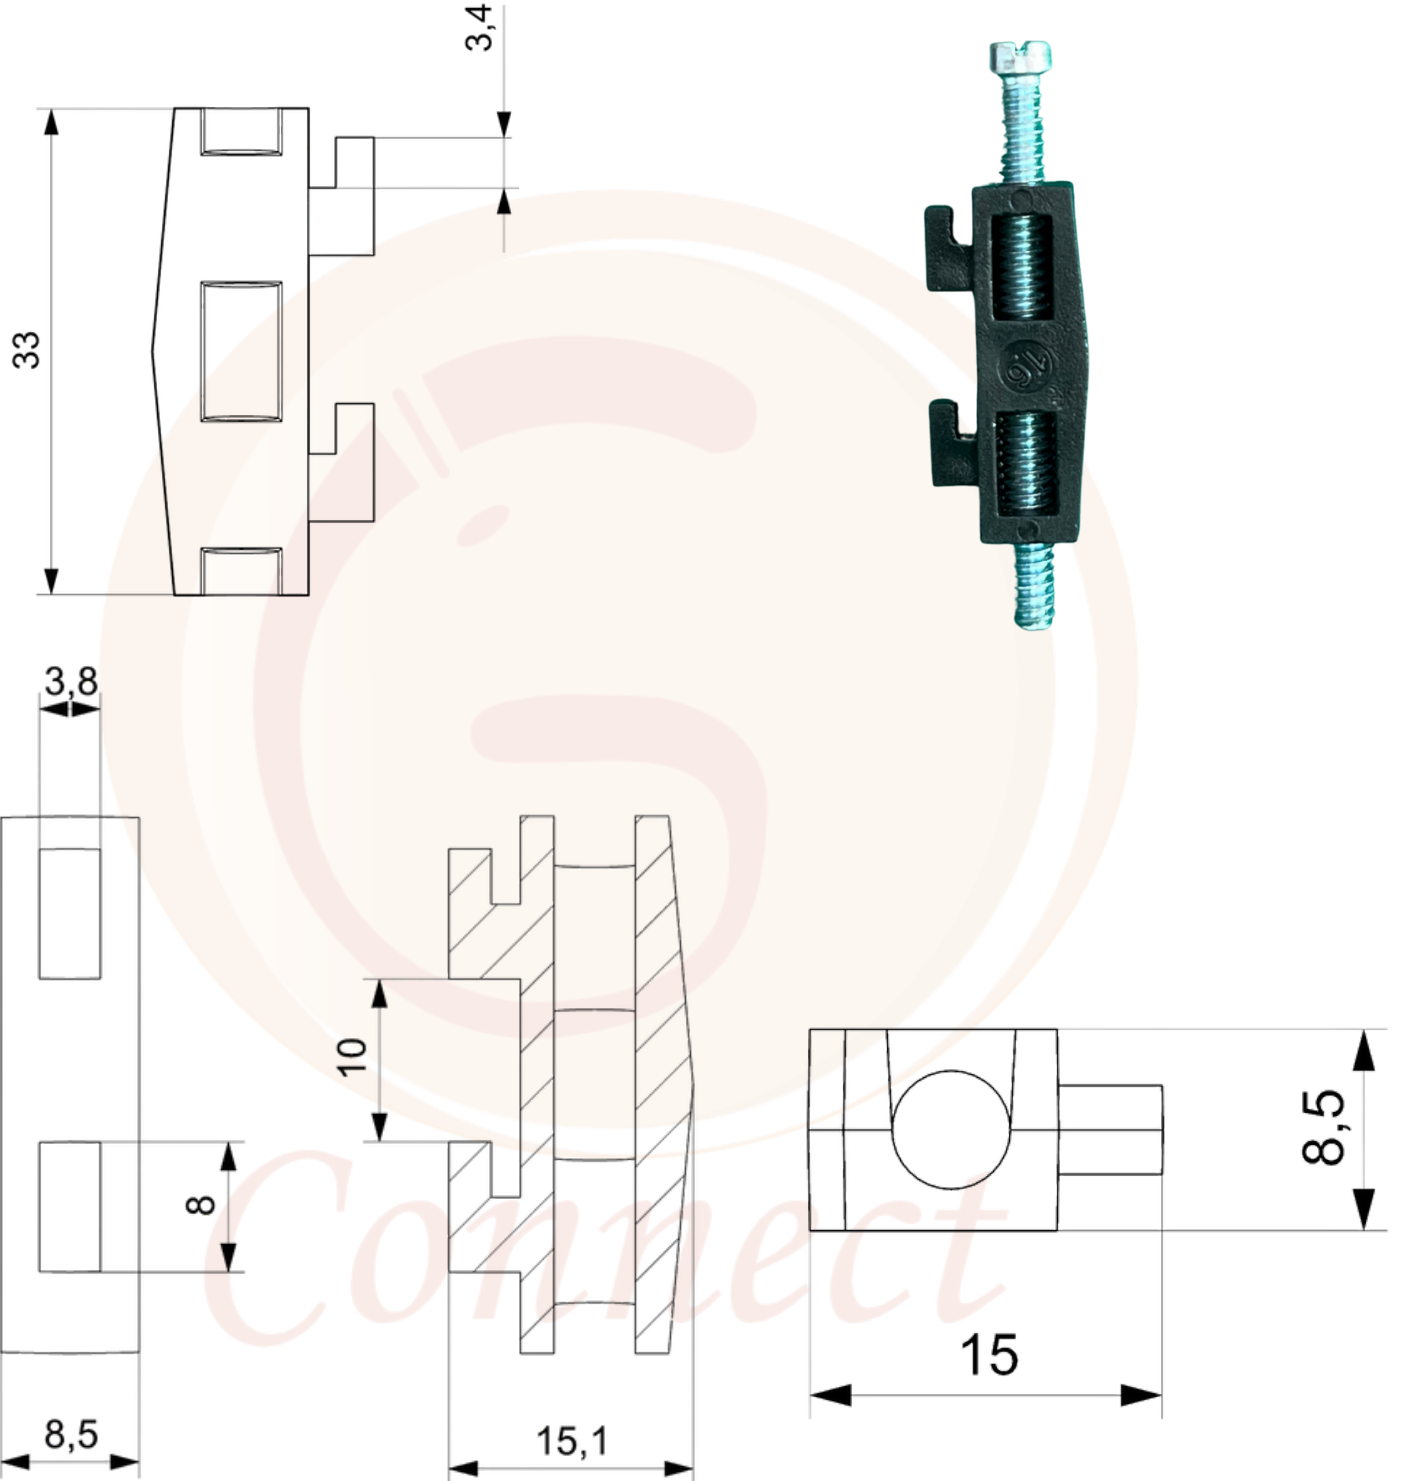

Product Code : GC-C9 - SIDE CLAMP

Description : 96 x 96-SIDE CLAMP

Manufactured By :

GeniusConnect Systems LLP

"India's Leading Manufacturer of Din Rail Enclosure & Panel Mount Enclosure"

Shop No. 1, Ground Floor, Royal Plaza, Near Deshpande Garden, Vadgaon BR, Narhe, Pune, 411041, Maharashtra, India.