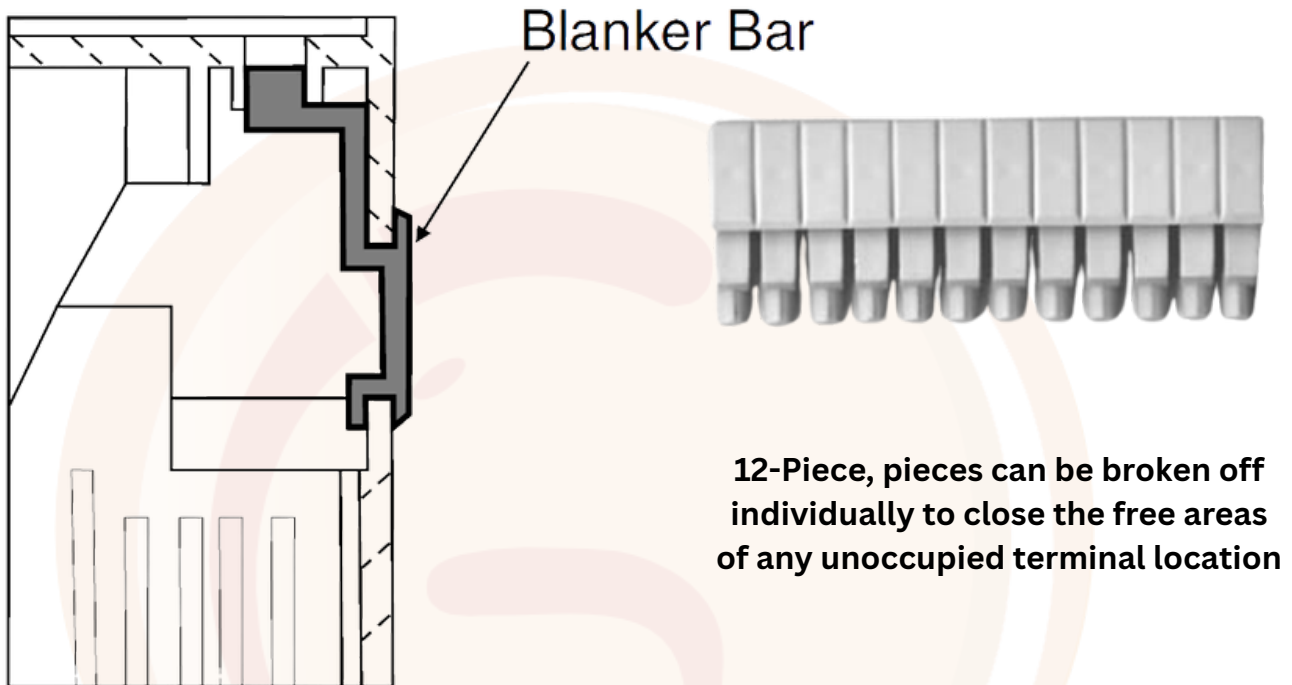

Product Code : GC - 7500

Description : Blanker

12-Piece, pieces can be broken off individually to close the free areas of any unoccupied terminal location

Connect

Manufactured By :

GeniusConnect Systems LLP

"India's Leading Manufacturer of Din Rail Enclosure & Panel Mount Enclosure"

Shop No. 1, Ground Floor, Royal Plaza, Near Deshpande Garden, Vadgaon BR, Narhe, Pune, 411041, Maharashtra, India.

 www.geniusconnect.in